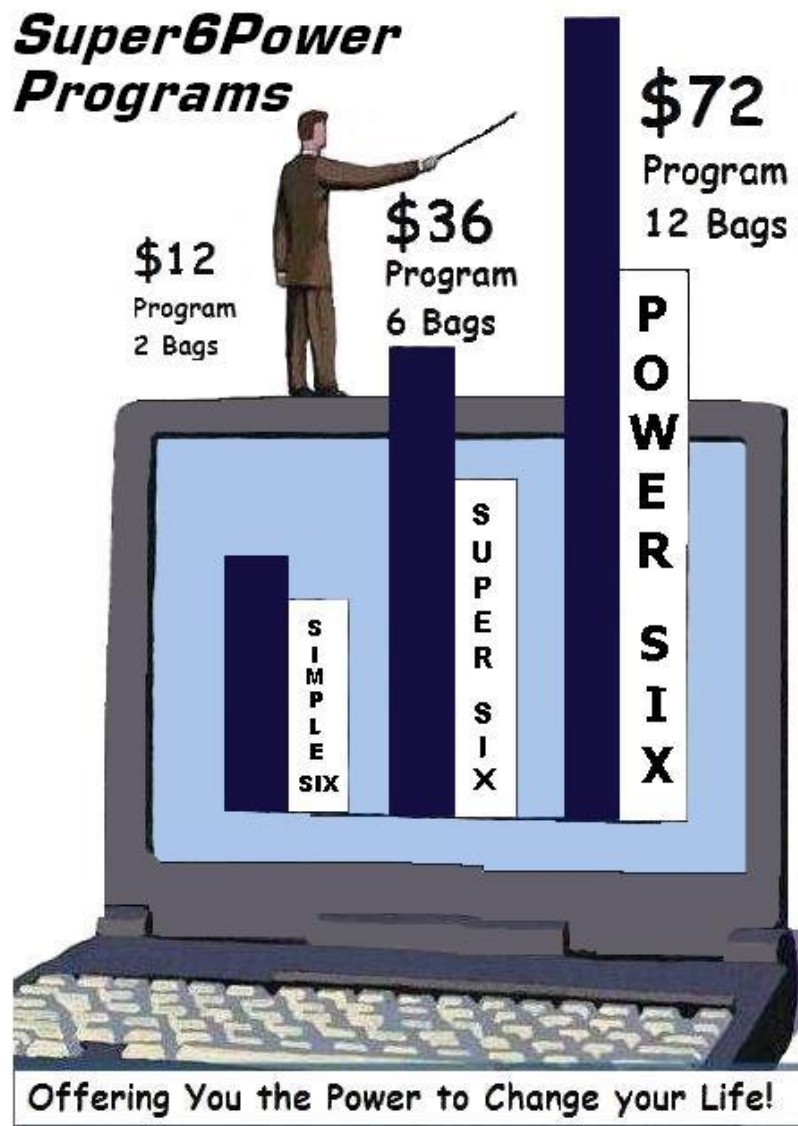

The Power of our 'Simple Six', 'Super Six' & 'POWER Six' Programs

~ Simple Six, Super Six, POWER Six ~
“Offering YOU the Power to Change Your Life” by showing you the potential money you can earn with your Jerky Direct Business!!

The word “SIMPLE” has six letters and is the basis of the Simple Six Program. This program, like any program, requires a commitment of time & effort.

ARE YOU READY TO MAKE THIS COMMITMENT???

With Jerky Direct’s Simple Six Program distributors enroll 6 people on their front line who commit to buying 1 Twin-Pack (2 bags) of jerky with a \$12 monthly autoship. And then help teach their new distributors to do the same. It really is just that simple.